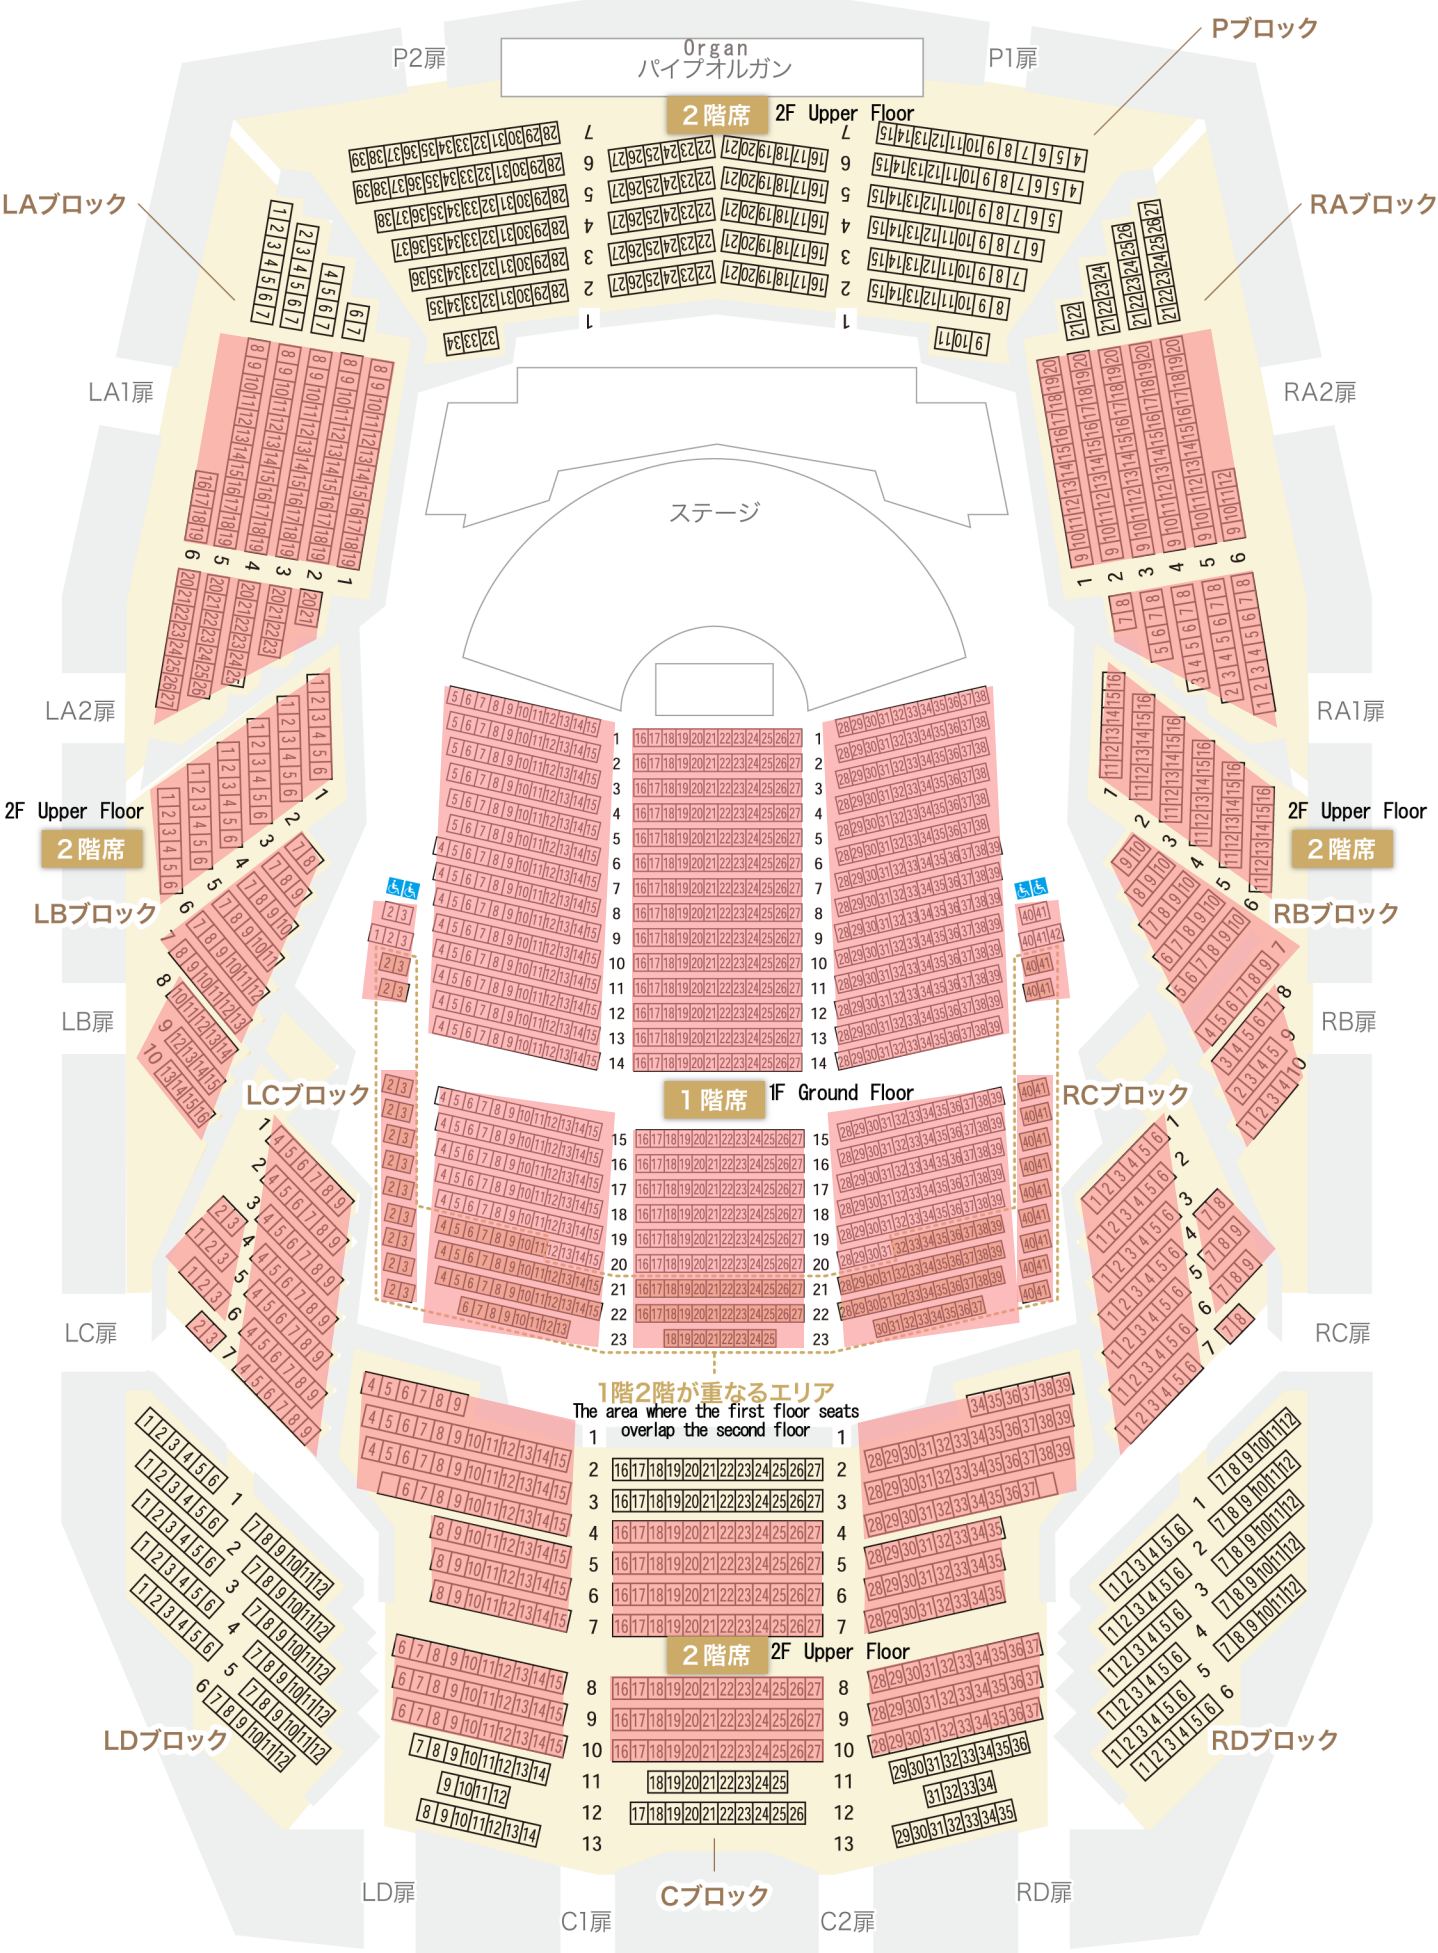

大ホール座席表

1階2階が重なるエリア
The area where the first floor seats
overlap the second floor

C1扉 C2扉